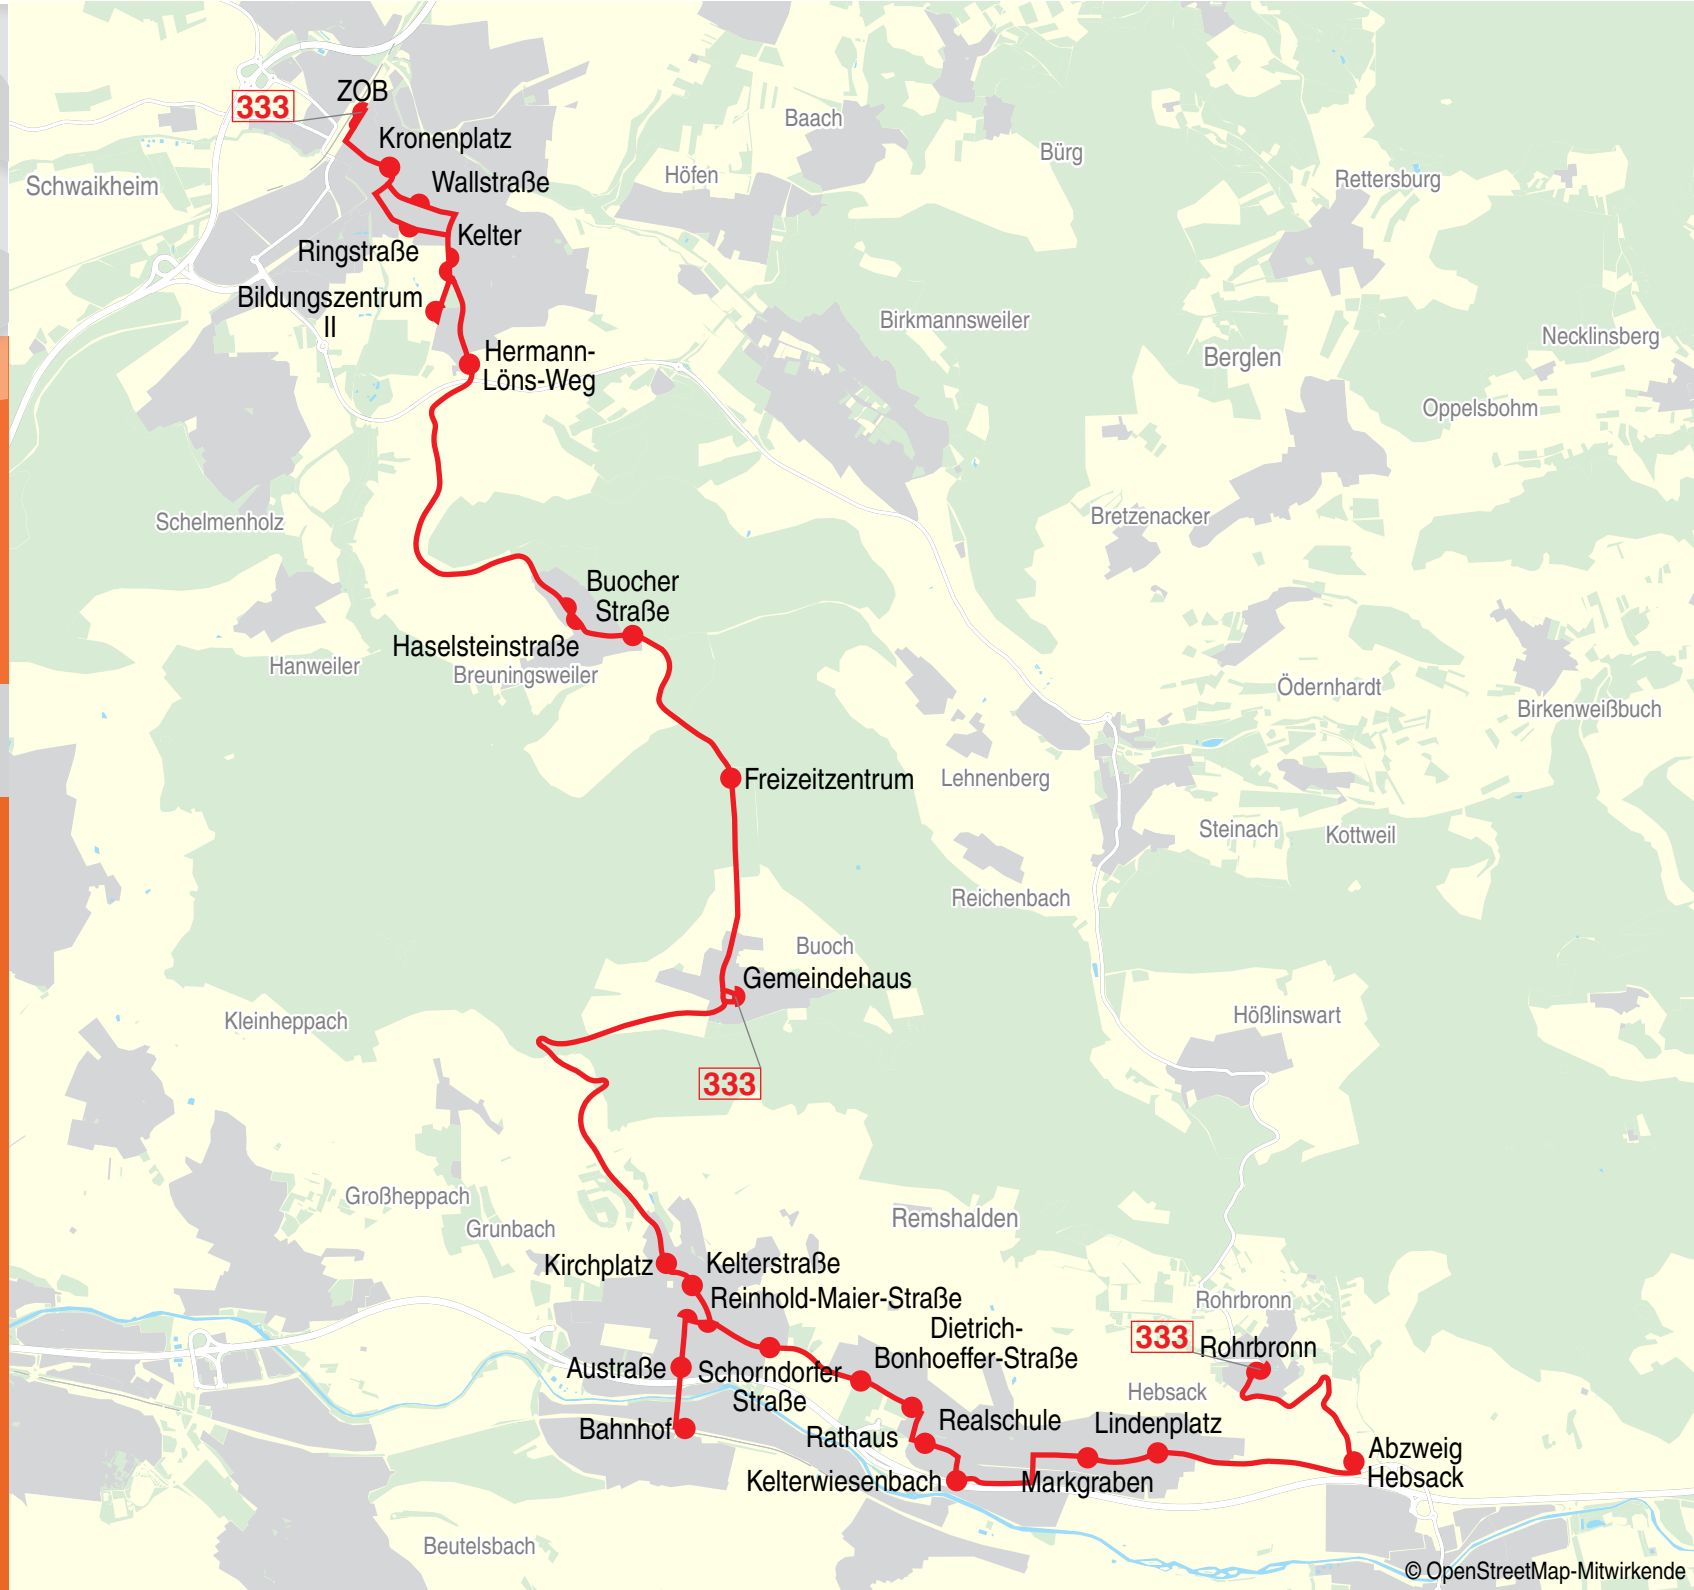

Telefon: +49 711 19449
www.vvs.de

Verkehrs- und Tarifverbund
Stuttgart GmbH (VVS)
Rotebühlstraße 121
70178 Stuttgart

Am 24. und 31.12 Verkehr wie samstags

Table with columns for MONTAG - FREITAG and rows for various bus routes (S3 Hauptbf, S3 Winnenden, etc.) and departure times.

Table with columns for SAMSTAG and rows for various bus routes and departure times.

Table with columns for SONN-/FEIERTAG and rows for various bus routes and departure times.

ZEICHENERKLÄRUNG: F nur an schulfreien Tagen S nur an Schultagen

Table with columns for MONTAG - FREITAG and rows for various bus routes (Rohrbronn, Hebsack, etc.) and departure times.

Table with columns for SAMSTAG and rows for various bus routes and departure times.

Table with columns for SONN-/FEIERTAG and rows for various bus routes and departure times.

ZEICHENERKLÄRUNG: F nur an schulfreien Tagen S nur an Schultagen n24 nicht 24.12.